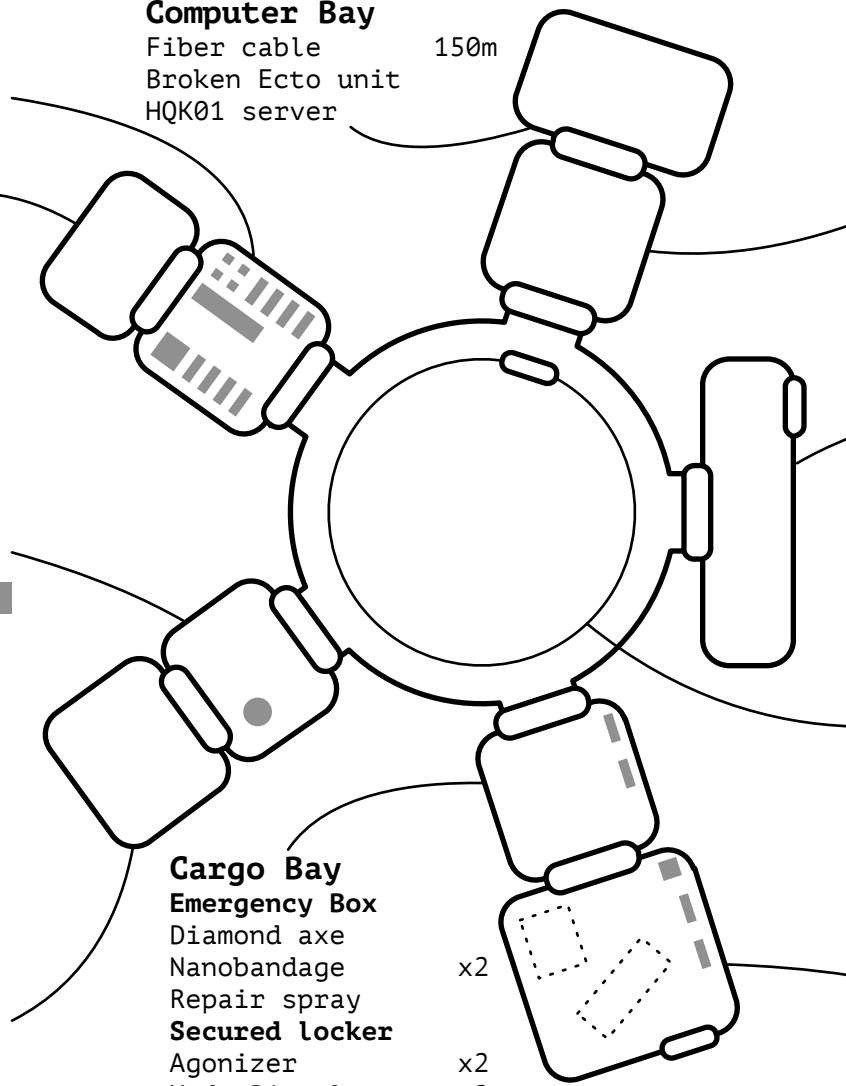

Research Lab

Fiber cable 50m
 Laser comms x4

Fusion Plant

Emergency Box
 Diamond axe
 Nanobandage x2
 Repair spray
 Small air mask x2
 Oxygen candle

Rec Center

Emergency Box
 Diamond axe
 Nanobandage x2
 Repair spray
Servitor

Greenhouse

Emergency Box
 Diamond axe
 Nanobandage x2
 Repair spray
 Small air mask x2
 Oxygen candle
Servitor x2

Quarters

Techie
 Fabber
Xenoarcheologist
 Cleaner swarm
 Servitor bot
 Phlo x2
Gene hacker
 Ego bridge
 Drive x2
Ego Hunter
 Taggart swarm
Enforcer
 Standard ammo x60
 Mono sword
 Orbital hash x4
Explorer
 Knife
 Shelter dome
 Electronic rope 40m

Cargo Bay

Emergency Box
 Diamond axe
 Nanobandage x2
 Repair spray
Secured Locker
 Agonizer x2
 Med. Pistol x2
 Standard ammo x48
Unsecured Locker
 Automech x2
 Fiber cable 250m
 Bolter
Secured locker
 Shard Pistol
 Shock baton x2
 Saucer bot

Machine Shop

Emergency Box
 Diamond axe
 Nanobandage x2
 Repair spray
 Small air mask x2
 Oxygen candle
Lockers
 Hardsuit x2
 Standard vacsuit x6
 Scrapper's gel x4
 Flex cutter x2
 Wrist tools x2
 Nanotape x10
Servitor x2
Automech