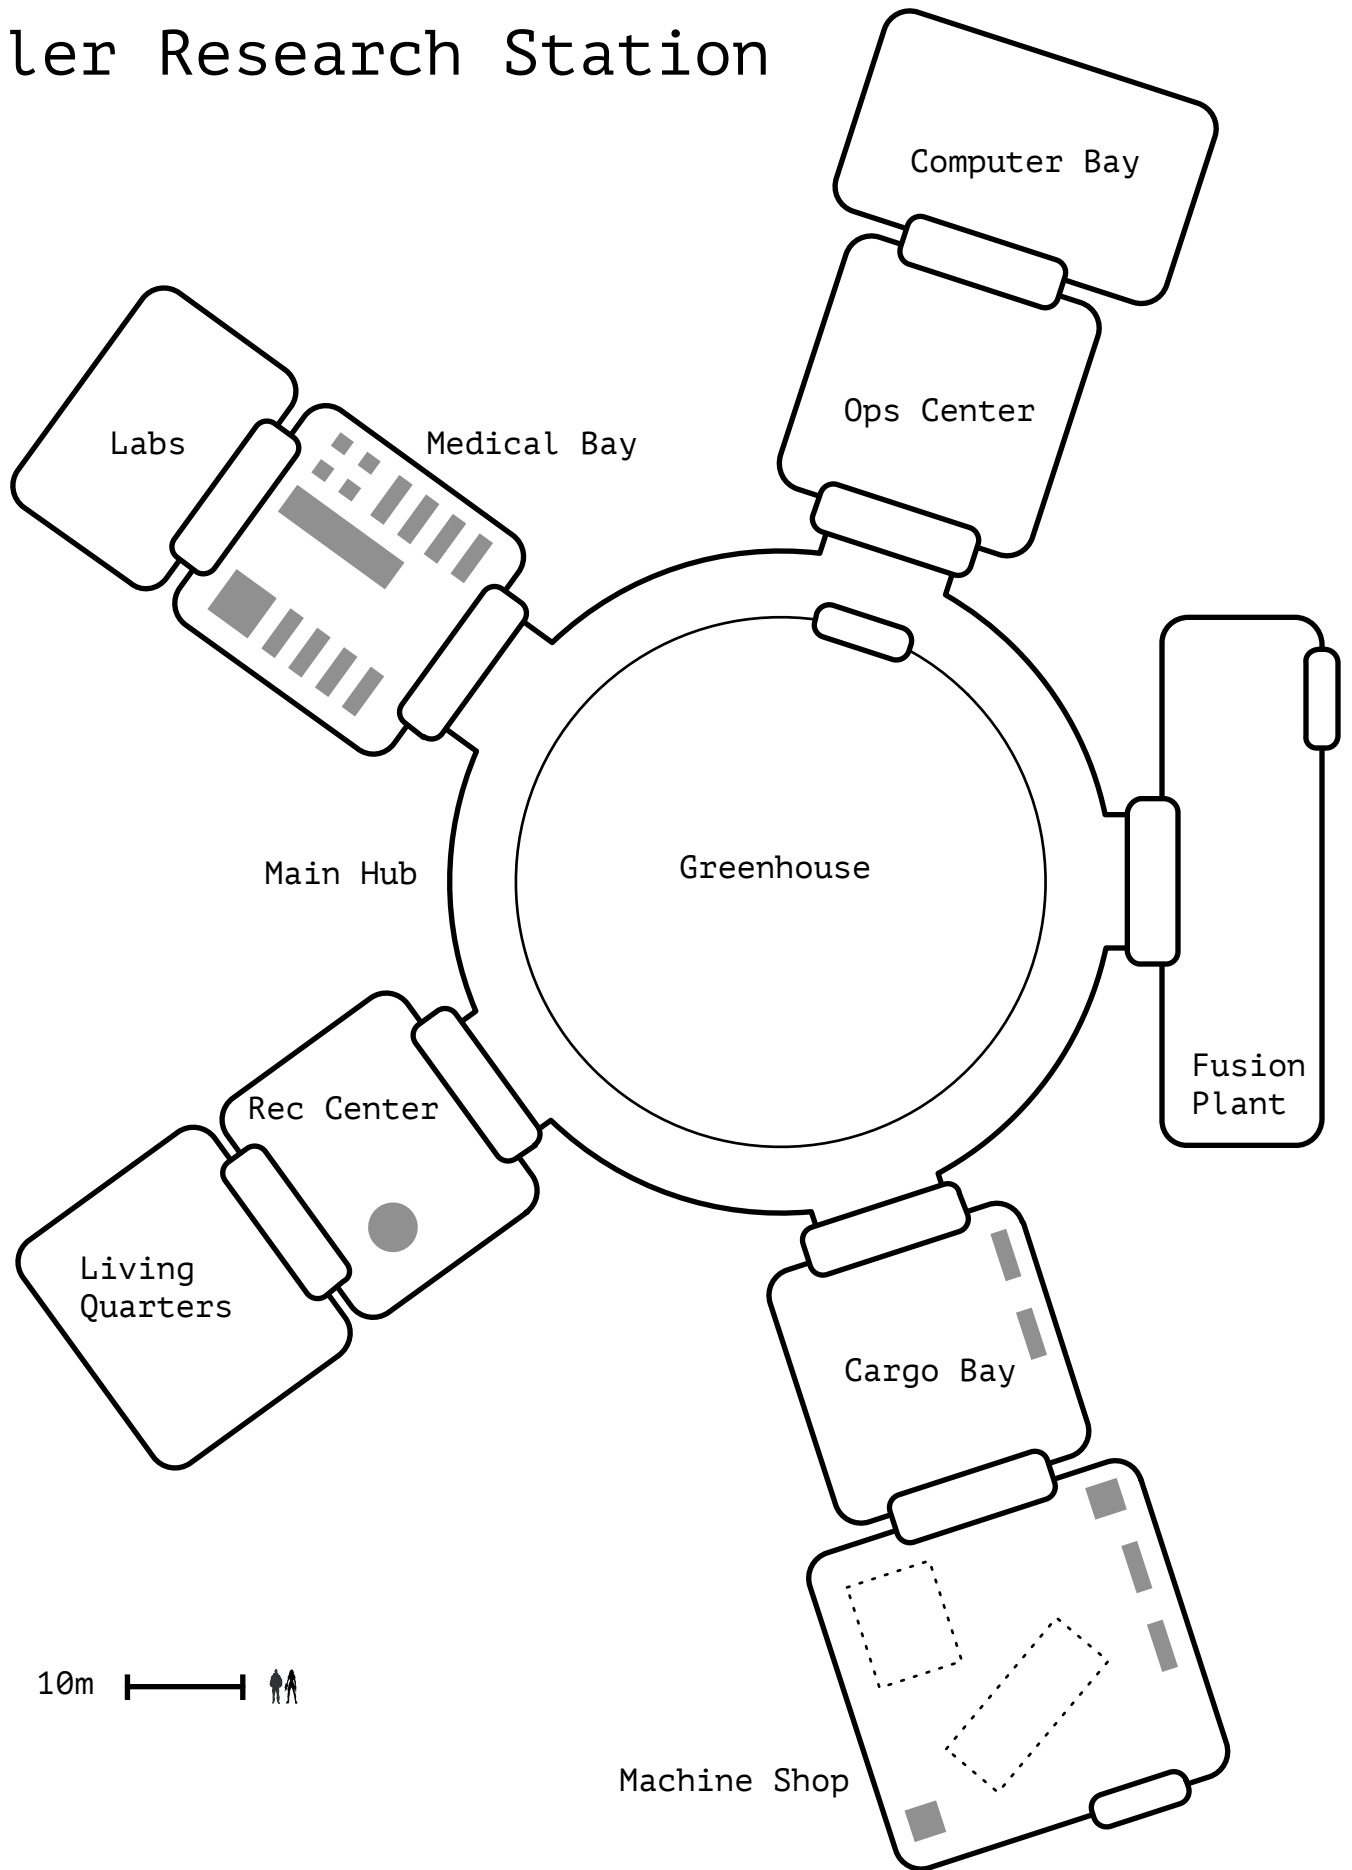

Kepler Research Station

Istari Comet Miner

- 1 Docking Spar
- 2 Utility Bay
- 3 Drone Bay
- 4 Power Controls
- 5 Recycling
- 6 Medical Bay
- 7 Life Support
- 8 Crew Area
- 9 Ops Center
- 10 Kepler Shuttle
- 11 Missile Storage
- 12 Missile Launcher
- 13 Escape Pods
- 14 Tunnel Port 1
- 15 Tunnel Port 2